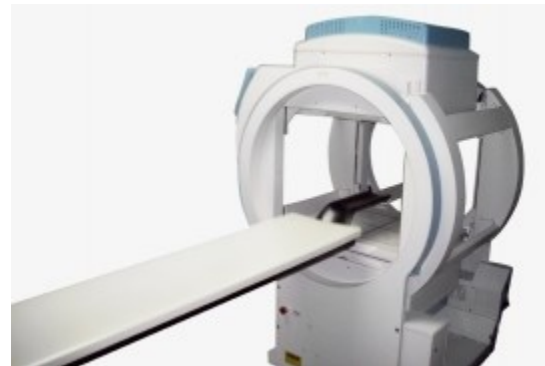

ANC's Standard Equipment

- Uninterruptible Power Supply (UPS)
- Network Printer
- Cardiac IVY Gate
- Bar Phantom

ANC's Standard Services

- Equipment Applications Training
- 24 Hours on Site Response Time
- Less Than One Hour Phone Response
- Unlimited Phone Support
- Free Equipment Shipping and Freight Charges

Options to Consider

- Hot Lab and Ancillary Equipment
- Patient Comfort Kit
- Extended Service Agreement
- Preventive Maintenance
- Archive Tracker (Data Back up)

Thank you very much for your inquiry. We appreciate the opportunity to serve you!